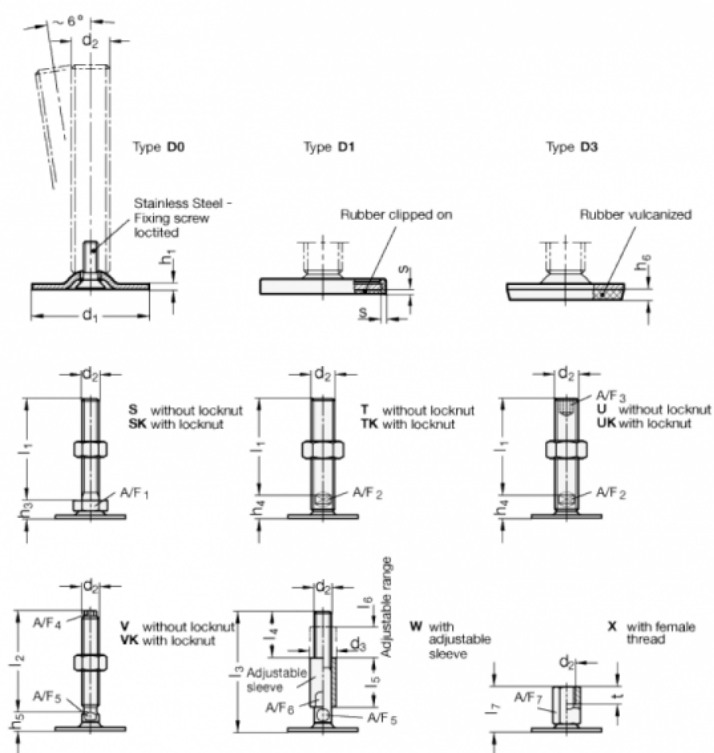

Article number: 204180M840D0S

Description: E+G levelling foot
GN 41-80-M8-40-D0-S

Note: S Without nut, External hexagon at the bottom

Measures

A/F1	= 17
d1	= 80
d2	= M8
h1	= 3
h3	= 11
h6	=
l1	= 40
s	=